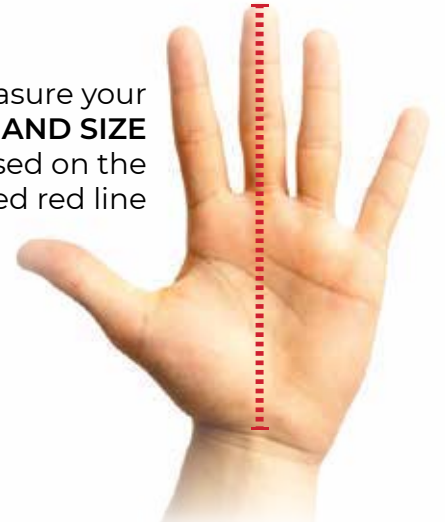

U.S. KIDSGOLF

YOUTH

Shirts & Outerwear

SIZE	HEIGHT	APPROX. AGE
XS	39" tall	Youth 4-5
S	45" tall	Youth 6-7
M	51" tall	Youth 8-9
L	57" tall	Youth 10-11
XL	63" tall	Youth 12 and up

Boy's style

Girl's style

Headwear

SIZE	APPROX. AGE	U.S. SIZE	CIRCUMFERENCE
XS/S	2-6	6¼	50cm (19.75")
M/L	6-11	6¾	54cm (21.25")
L/XL	11-13	7¼	58cm (22.75")

Gloves

SIZE	APPROX. AGE	*HAND SIZE
S	4-6	15cm
M/L	7-9	16cm
L	10-11	17cm
XL	11-12	18cm

Measure your player's *HAND SIZE based on the indicated red line

ADULT

Men's Shirts & Outerwear

SIZE	BODY LENGTH	CHEST	NECK	SHORT SLEEVE	LONG SLEEVE
S	29½	40-41	15-15½	19¾	34¼-35
M	30½	42-43	15¾-16¼	20½	35-36½
L	31½	44-46	16½-17	21¼	35¾-36½
XL	32½	47-49	17¼-17¾	22	36½-37¼
XXL	33½	50-52	18-18½	22¾	37¼-38
3XL	34½	53-55	18¾-19¼	23½	38½-38¾

Headwear

SIZE	APPROX. AGE	U.S. SIZE	CIRCUMFERENCE
ADULT	11 and up	7¼	58cm (22.75")