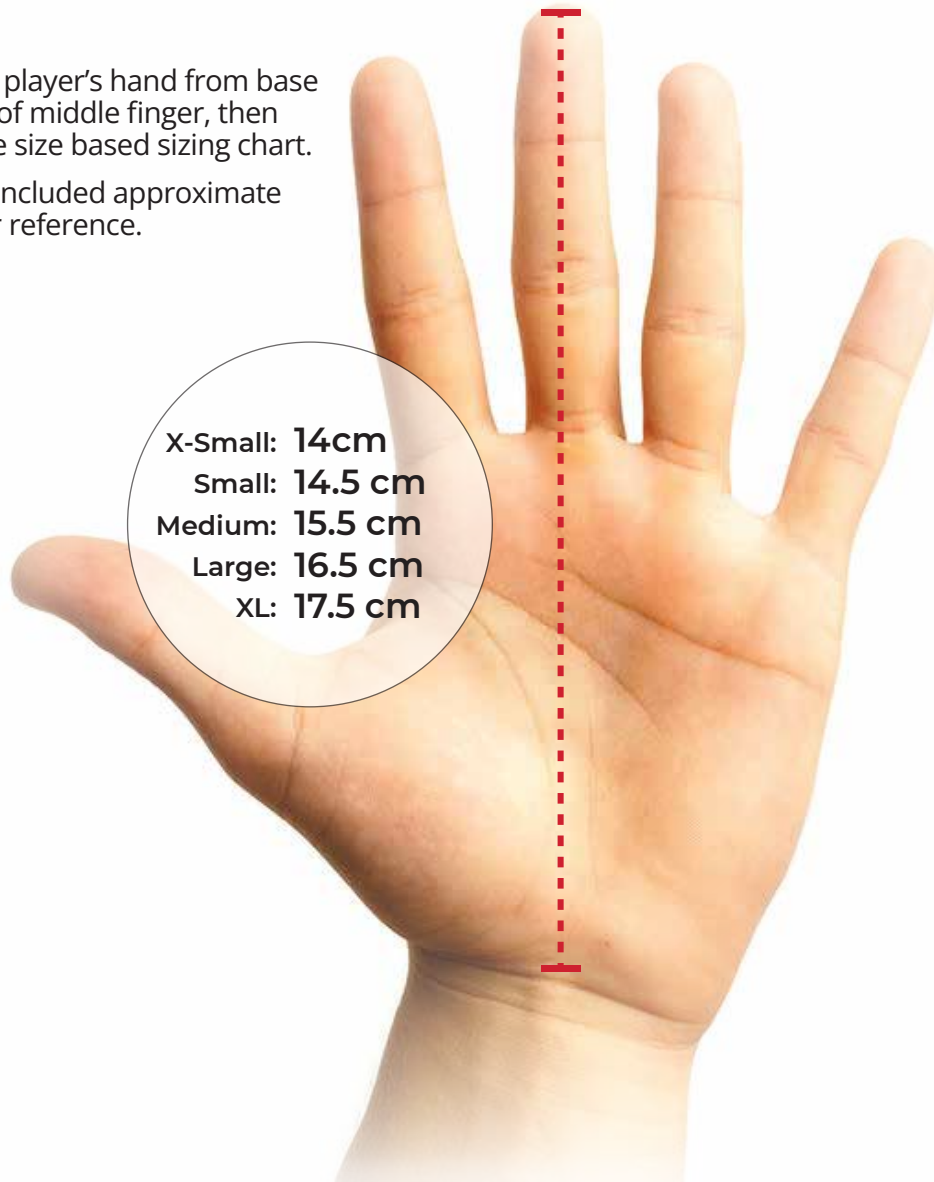

STEP 1

Measure your player's hand from base of palm to tip of middle finger, then match to glove size based sizing chart.

We have also included approximate age ranges for reference.

X-Small: 14cm
 Small: 14.5 cm
 Medium: 15.5 cm
 Large: 16.5 cm
 XL: 17.5 cm

STEP 2

Choose the style of glove best suited for your player.

Good Grip

Designed to fit young player's hands, the Good Grip glove comes in four sizes. Spandex stretch points ensure a snug fit.

Players learn the proper grip using our patented knuckle arrow design.

Available in XS through XL.

Size	Age
XS	2-4
Small	4-6
Medium	7-9
Large	10-11
XL	11-12

Tour Grip

Premium Caribretta leather with a soft-close tab ensures a tour-quality feel.

Spandex stretch points ensure a snug fit without compromising feel.

Available only in L and XL.

Size	Age
Large	10-11
XL	11-12